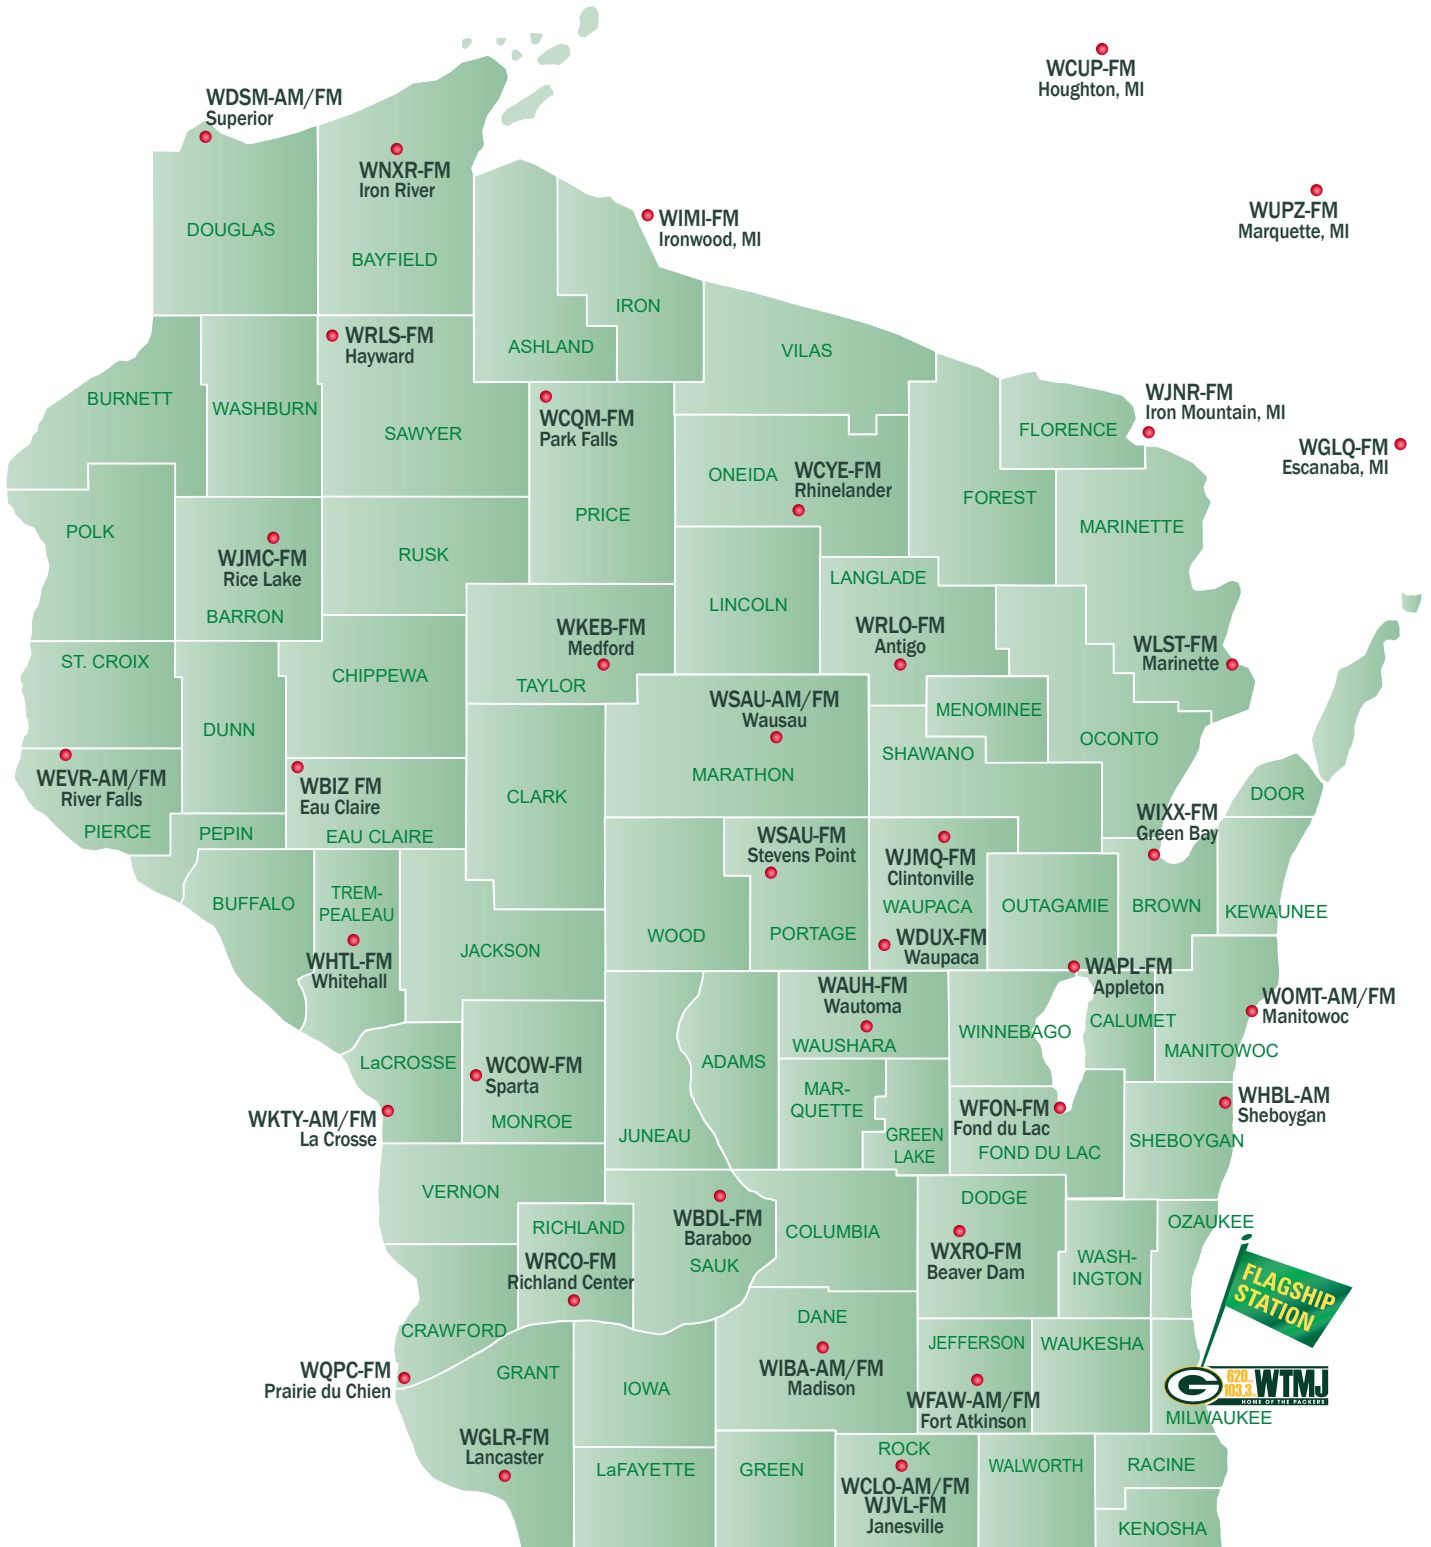

PACKERS RADIO NETWORK

SUBJECT TO CHANGE WITHOUT NOTICE

PACKERS

RADIO NETWORK

AFFILIATE LIST

STATION	MARKET	STATE	FREQUENCY	STATION	MARKET	STATE	FREQUENCY	STATION	MARKET	STATE	FREQUENCY
WRLO-FM	Antigo	WI	105.3	WGLR-FM	Lancaster	WI	97.7	WCOW-FM	Sparta	WI	97.1
WAPL-FM	Appleton	WI	105.7	WIBA-AM	Madison	WI	1310	WSAU-FM	Stevens Point	WI	99.9
WBDL-FM	Baraboo	WI	102.9	WIBA-FM	Madison	WI	101.5	WDSM-AM	Superior	WI	710
WXRO-FM	Beaver Dam	WI	95.3	WOMT-AM	Manitowoc	WI	1240	WDSM-FM	Superior	WI	98.1
WJMQ-FM	Clintonville	WI	92.3	WOMT-FM	Manitowoc	WI	97.1	WDUX-FM	Waupaca	WI	92.7
WBIZ-FM	Eau Claire	WI	100.7	WLST-FM	Marinette	WI	95.1	WSAU-AM	Wausau	WI	550
WFON-FM	Fond du Lac	WI	107.1	WKEB-FM	Medford	WI	99.3	WSAU-FM	Wausau	WI	95.1
WFAW-AM	Fort Atkinson	WI	940	WTMJ-AM	Milwaukee	WI	620	WAUH-FM	Wautoma	WI	102.3
WFAW-FM	Fort Atkinson	WI	103.3	WTMJ-FM	Milwaukee	WI	103.3	WHTL-FM	Whitehall	WI	102.3
WIXX-FM	Green Bay	WI	101.1	WCQM-FM	Park Falls	WI	98.3	WGLQ-FM	Escanaba	MI	97.1
WRLS-FM	Hayward	WI	92.3	WQPC-FM	Prairie du Chien	WI	94.3	WCUP-FM	Houghton	MI	105.7
WNXR-FM	Iron River	WI	107.3	WCYE-FM	Rhineland	WI	93.7	WJNR-FM	Iron Mountain	MI	101.5
WCLO-AM	Janesville	WI	1230	WJMC-FM	Rice Lake	WI	96.1	WIMI-FM	Ironwood	MI	99.7
WCLO-FM	Janesville	WI	92.7	WRCO-FM	Richland Center	WI	100.9	WUPZ-FM	Marquette	MI	94.9
WJVL-FM	Janesville	WI	99.9	WEVR-AM	River Falls	WI	1550	WFXN-AM	Moline	IL	1230
WKTY-AM	La Crosse	WI	580	WEVR-FM	River Falls	WI	106.3	KSOO-FM	Sioux Falls	SD	99.1
WKTY-FM	La Crosse	WI	96.7	WHBL-AM	Sheboygan	WI	1330				